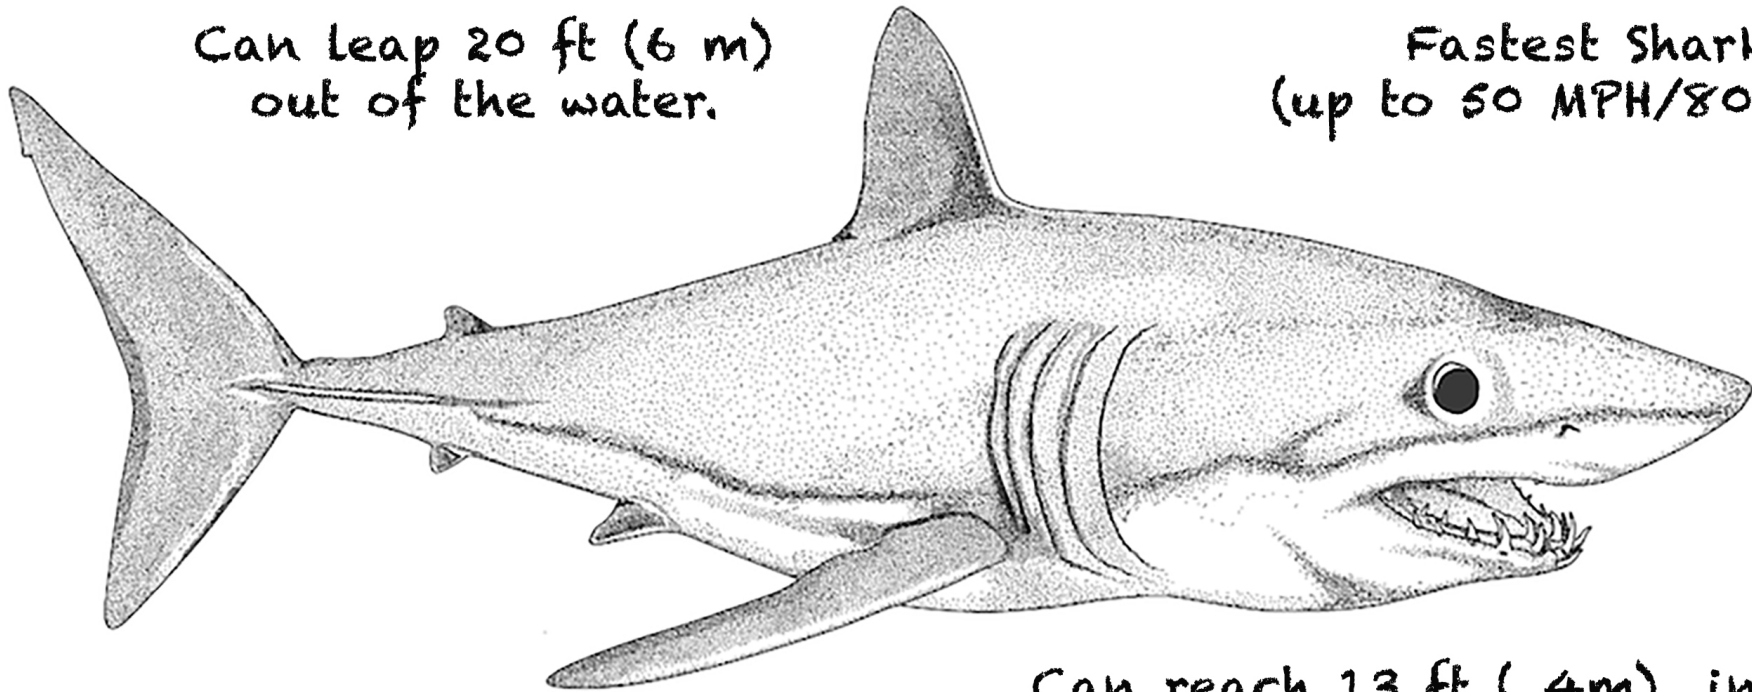

# SHORTFIN MAKO (*Isurus oxyrinchus*)

Listed as Vulnerable on the IUCN Red List.

Can leap 20 ft (6 m)  
out of the water.

Fastest Shark  
(up to 50 MPH/80 KPH)!!

Can reach 13 ft (4m) in length.

Migrate LONG distances  
(8,265 miles /13,300 KM in 6 months)!